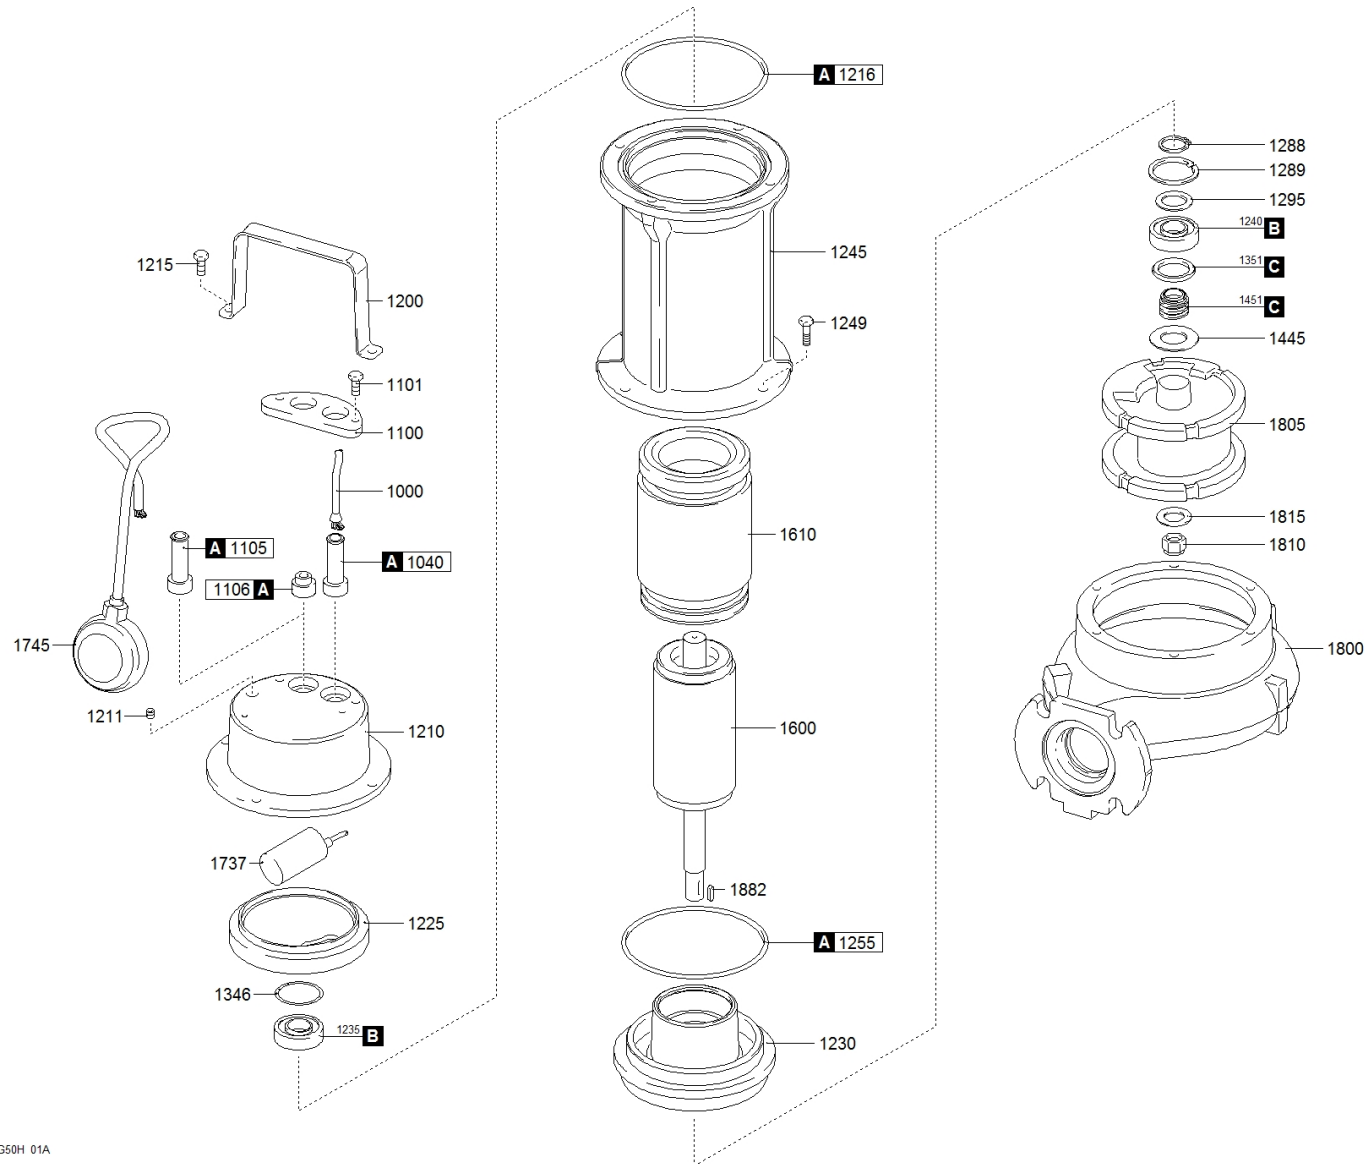

0391.007 - SME 200/2/G50H A0CM5 NGTCQ21U23N00WH

water solutions

0391.007 - SME 200/2/G50H A0CM5 NGTCQ21U23N00WH

		Code		Description		Q.ty	Price (€)
A		601039001		GASKETS KIT	805503	1	
C		602016071		MECHANICAL SEALS KIT		1	
B		604016001		BEARINGS KIT		1	
1000		250102304010200000		POWER CABLE		1	
1040		235672106900		RUBBER GASKET [POWER CABLE]	711413	1	
1100		235439006610		CABLE GLAND PLATE	806112	1	
1101		270830610121200000		SCREW [CABLE GLAND PLATE >> COVER]	802089	2	
1105		235672106900		RUBBER GASKET [FLOAT SWITCH]	711413	1	
1106		235672106650		CAP [FLOAT SWITCH]	711505	1	
1200		235230801680		HANDLE		1	
1210		232110311300		COVER		1	
1211		270139510104000000		CAP [TIGHTNESS TEST]	802099	1	
1215		270830610161200000		SCREW [COVER >> MOTOR CASE]		4	
1216		271770110035000000		GASKET [COVER >> MOTOR CASE]	711361	1	
1225		230650300069		UPPER BEARING HOLDER		1	
1230		230510523296		LOWER BEARING HOLDER		1	
1235		2729062030200000		UPPER BEARING	711360 OR 802083	1	
1240		2729063050400000		LOWER BEARING	710969	1	
1245		231010520850		MOTOR CASE		1	
1249		270830610251200000		SCREW [MOTOR CASE >> PUMP BODY]		4	
1255		271770110035000000		GASKET [MOTOR CASE >> LOWER BEARING HOLDER]	711361	1	
1288		270330250100000		SEEGER [LOWER BEARING]	802101	1	
1289		270320620200000		SEEGER [INTERNAL LOWER BEARING]		1	
1295		270220250352000000		UPPER DISTANCE RING [LOWER BEARING]	802311	1	
1346		27542039100000		WAVE SPRING	802283	1	
1351		237970200520700000		LOWER LIP SEAL [LOWER BEARING]	711041	1	
1445		270561717459023089		WASHER [1st MECHANICAL SEAL]	711025	1	
1451		230000212200000000		1st MECHANICAL SEAL	711383	1	
1600		230230012022779		SHAFT WITH ROTOR		1	
1610		230801201001000000		WOUND STATOR	711325 OR 802377	1	
1650		2790300422785		DATAPLATE		1	
1655		273130000000		RIVET [DATAPLATE]	802085	2	
1737		2517024000000		CAPACITOR	710986	1	
1800		21251012920122777		PUMP BODY		1	
1805		21411301000822776		IMPELLER		1	
1810		27073101910100000		LOCKING IMPELLER		1	
1815		270530808202000000		LOCKING WASHER [IMPELLER]		1	
1882		270430606016100000		KEY [IMPELLER]		1	